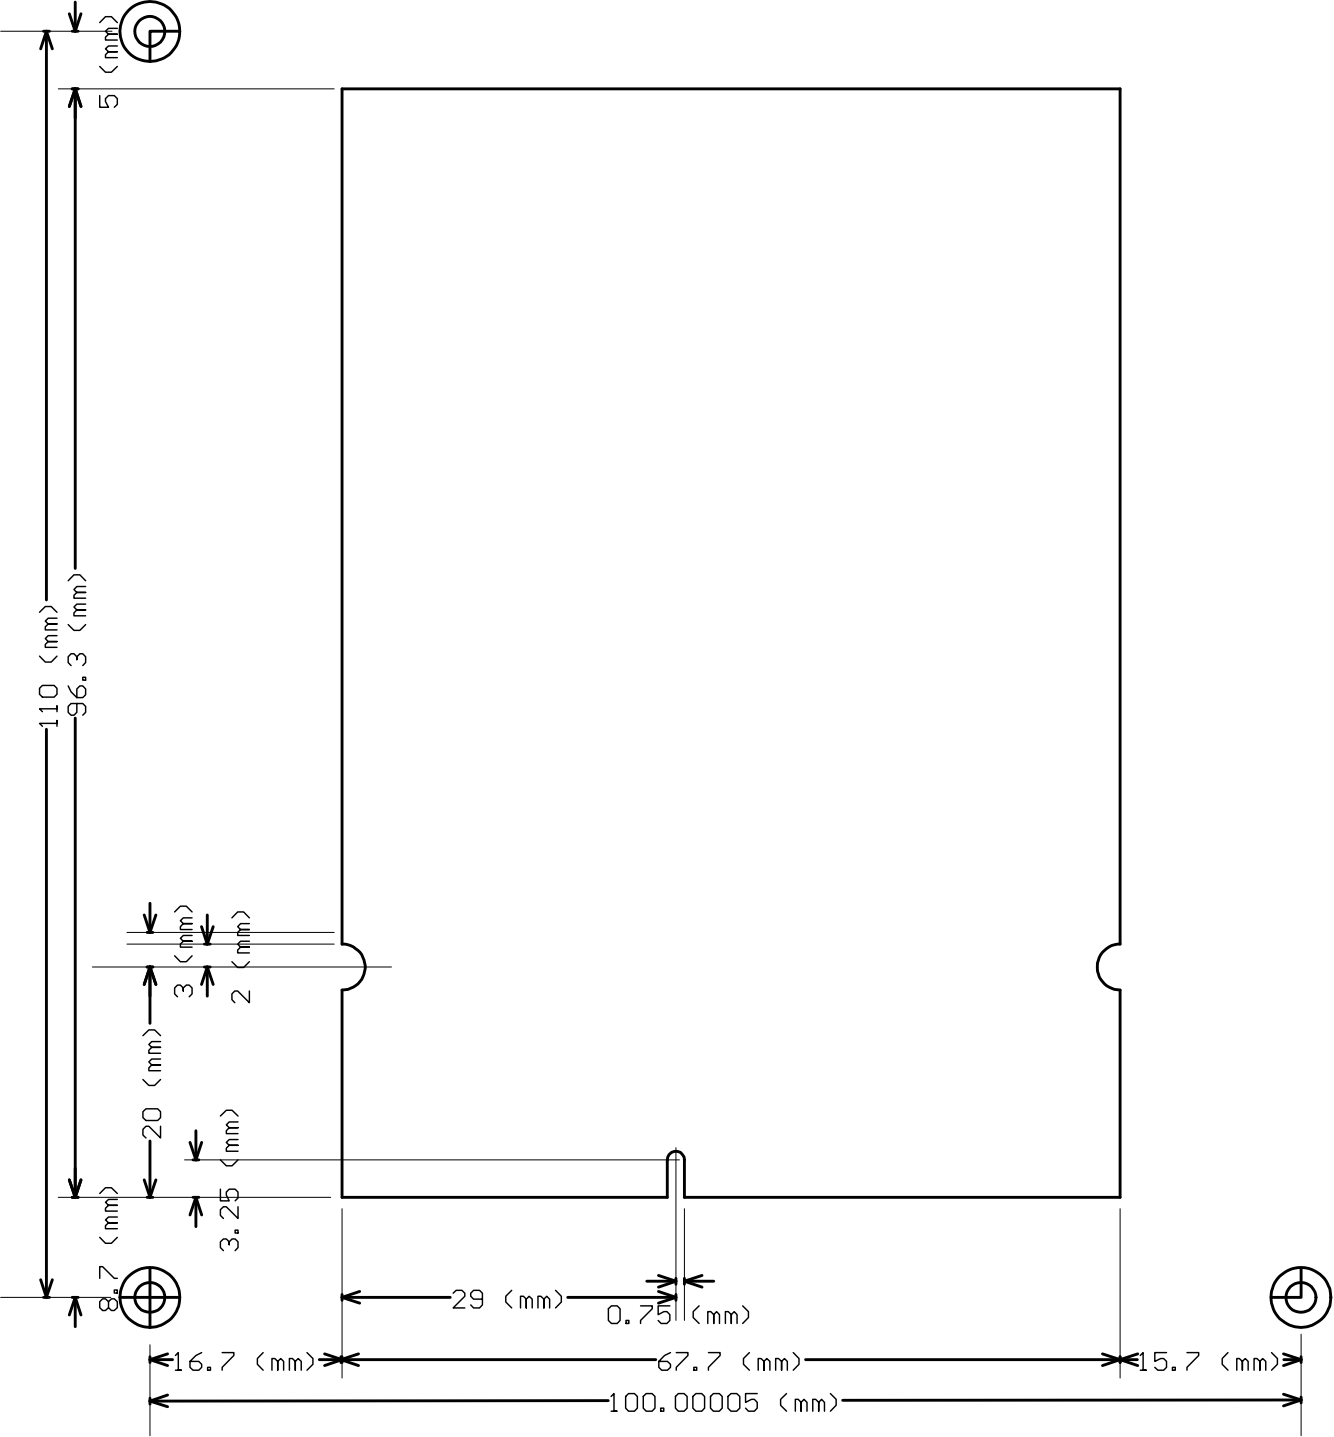

● Dot Aster Co.,Ltd.
IPMate-DC-88E111-001/01
MARVELL 88E1101 PHY Board

Made in Japan
Dof Vater Co., Ltd.

1.1 (mm)

25.5 (mm)

31.959 (mm)

IPMate-PCI-VX2P-001/01
Flat Flexible Cable Slot