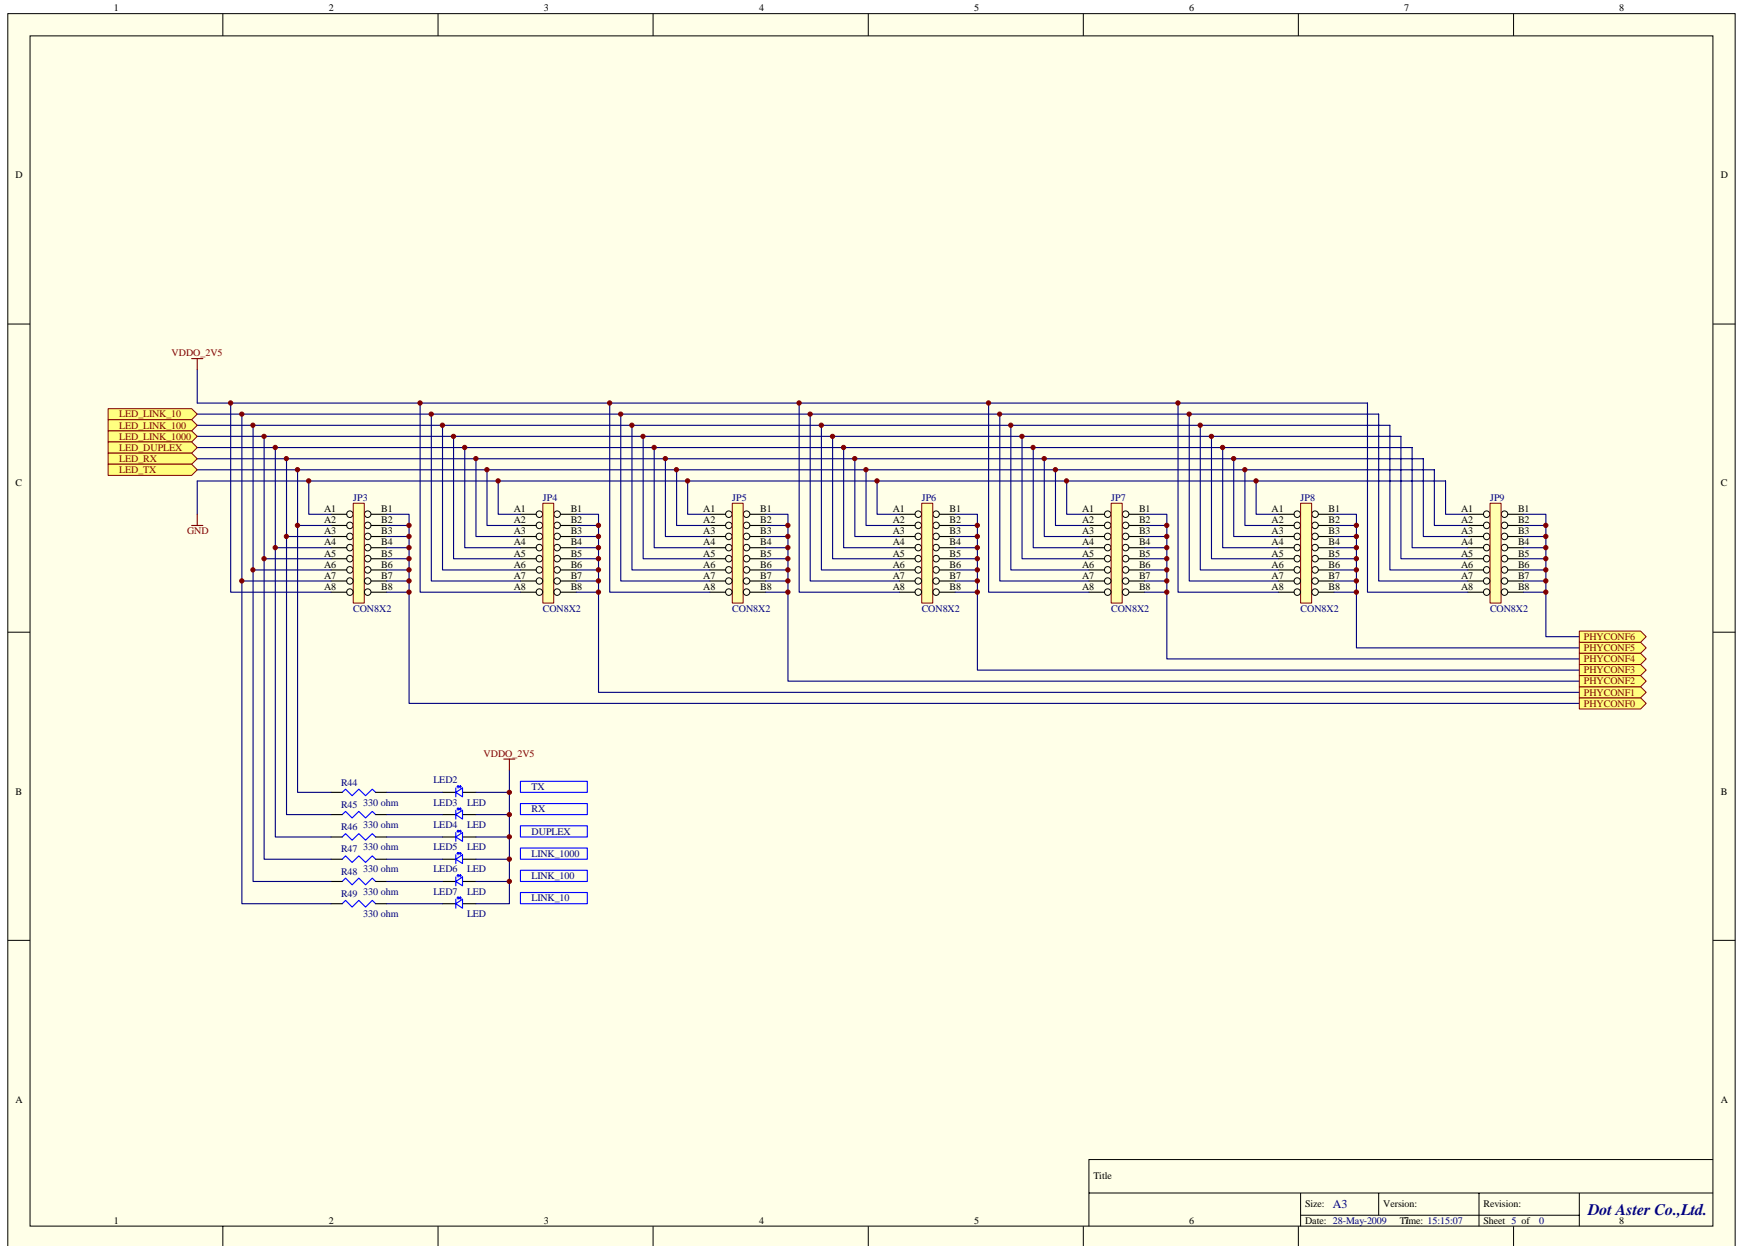

Title **MARVELL-PHY SubBoard**

Size: A3	Version:	Revision: 001	Dot Aster Co.,Ltd.
Date: 28-May-2009	Time: 15:15:07	Sheet 0 of 7	

Title	Size: A3	Version:	Revision:	Dot Aster Co.,Ltd.
	Date: 28-May-2009	Time: 15:15:07	Sheet 2 of 0	8

Title			
Size: A3	Version:	Revision:	Dot Aster Co.,Ltd.
Date: 28-May-2009	Time: 15:15:07	Sheet 4 of 0	8

Title			
Size: A3	Version:	Revision:	Dot Aster Co.,Ltd.
Date: 28-May-2009	Time: 15:15:07	Sheet 5 of 0	8