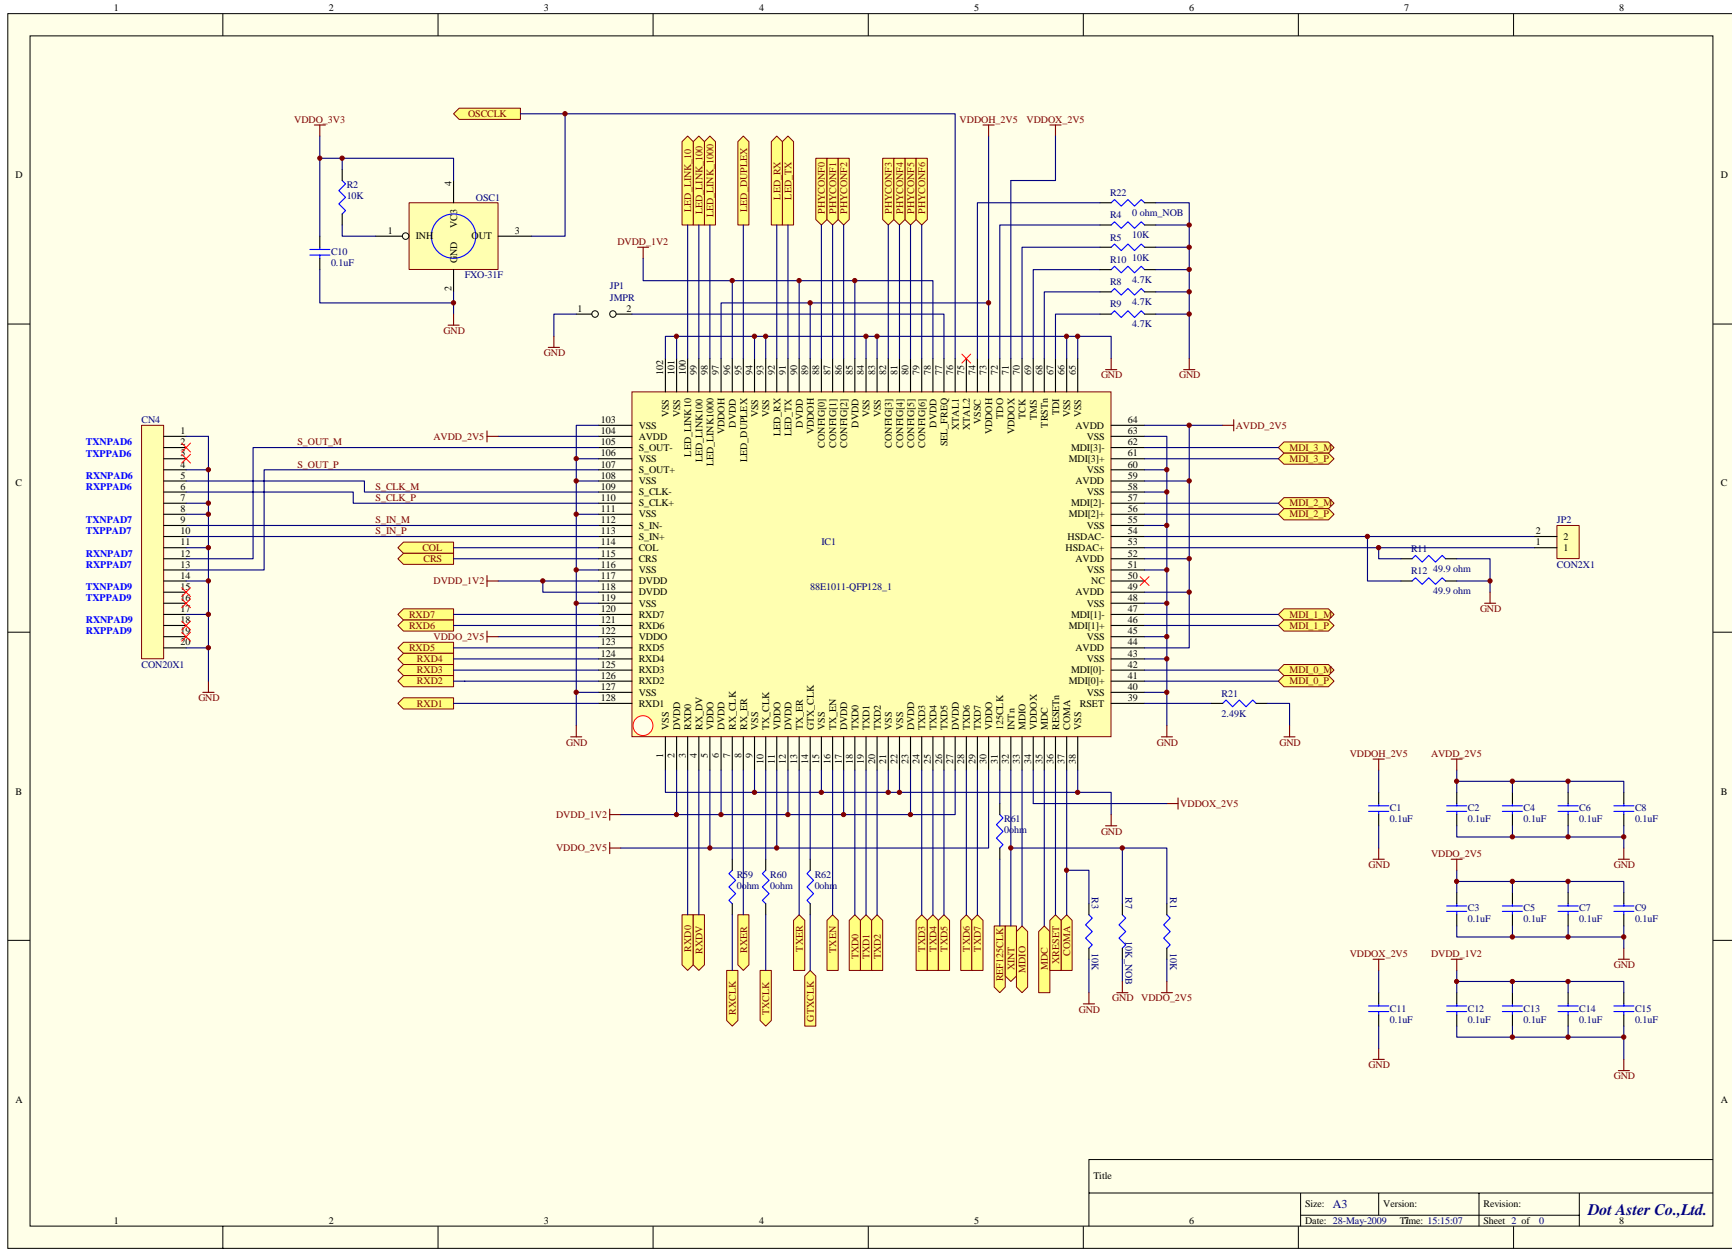

Title **MARVELL-PHY SubBoard**

Size: A3	Version:	Revision: 001	Dot Aster Co.,Ltd.
Date: 28-May-2009	Time: 15:15:07	Sheet 0 of 7	

Title	Size: A3	Version:	Revision:	Dot Aster Co.,Ltd.
	Date: 28-May-2009	Time: 15:15:07	Sheet 2 of 0	8

Title			
Size: A3	Version:	Revision:	Dot Aster Co.,Ltd.
Date: 28-May-2009	Time: 15:15:07	Sheet 4 of 0	8

Title			
Size: A3	Version:	Revision:	Dot Aster Co.,Ltd.
Date: 28-May-2009	Time: 15:15:07	Sheet 5 of 0	8