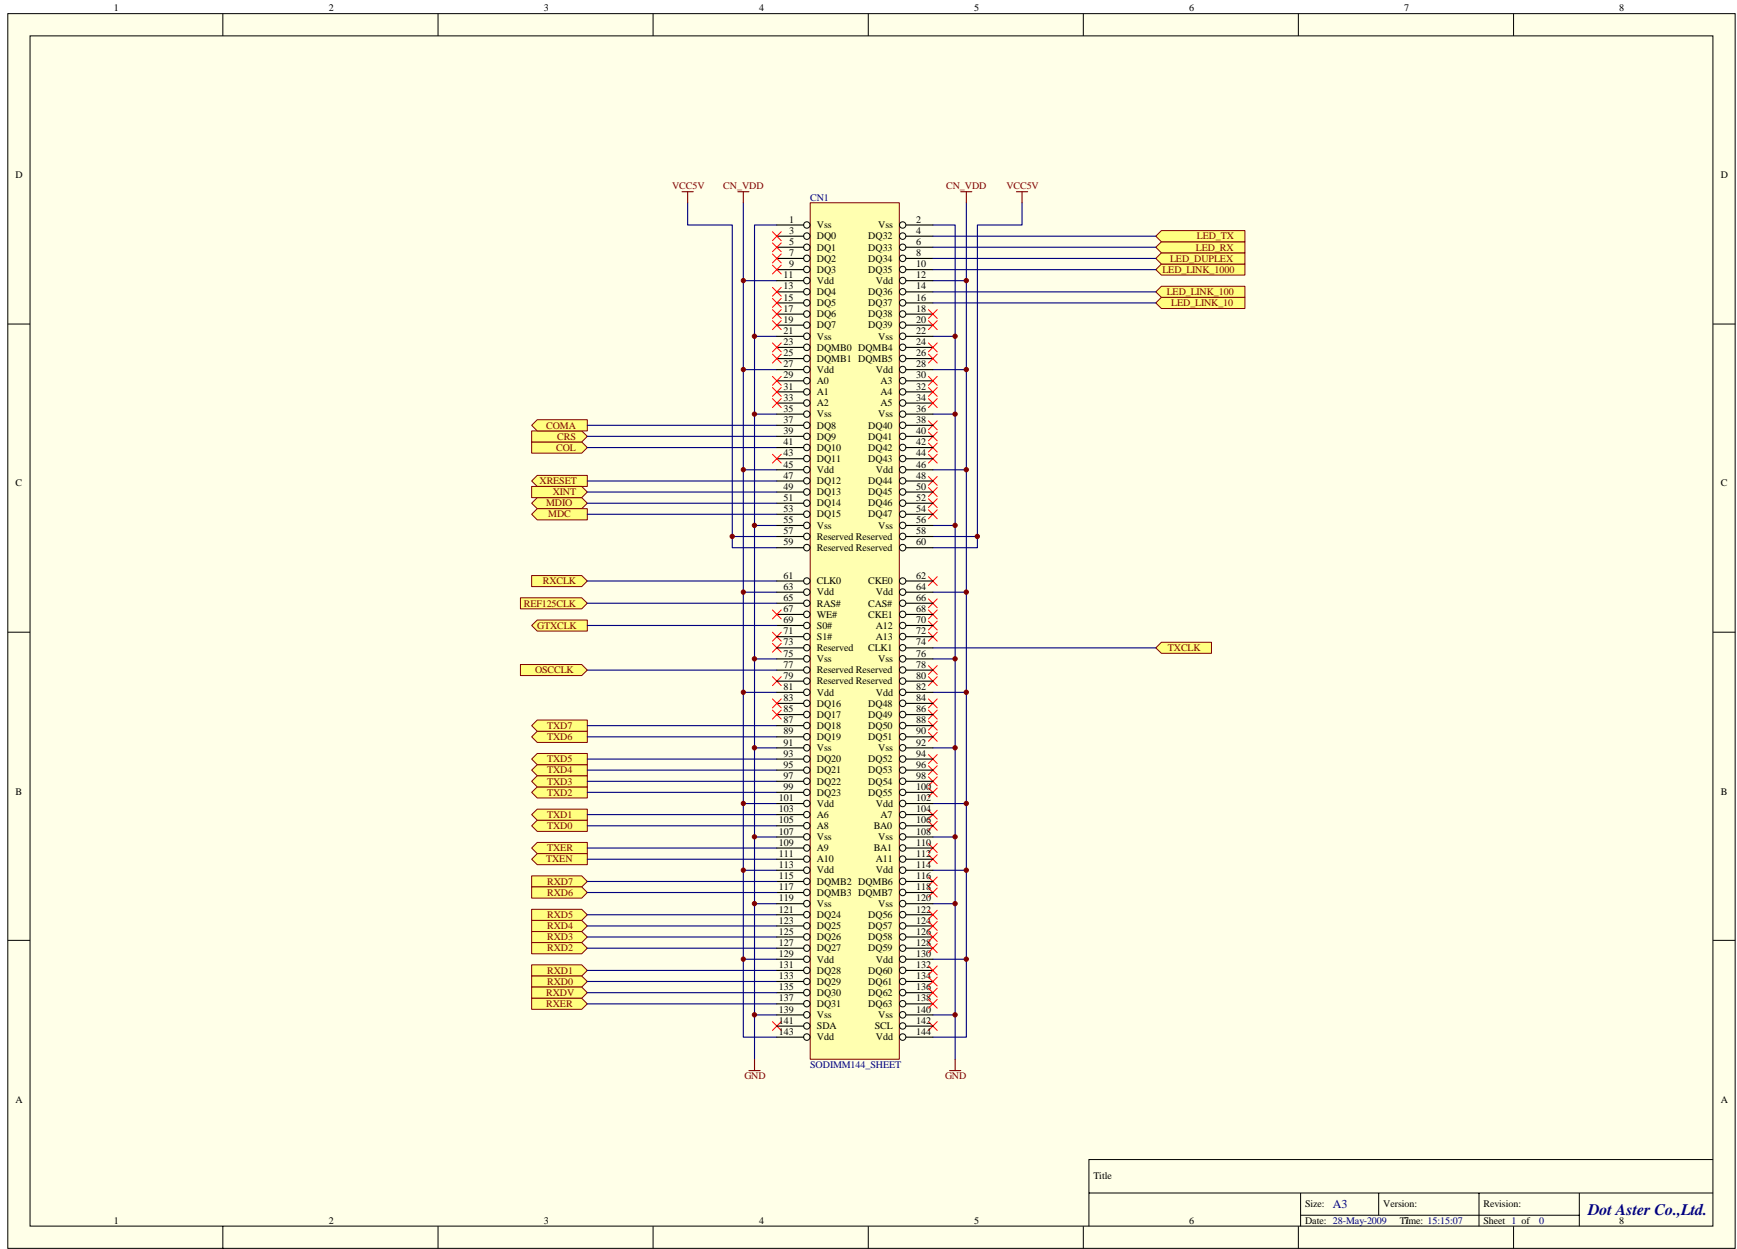

Title **MARVELL-PHY SubBoard**

Size: A3	Version:	Revision: 001	Dot Aster Co.,Ltd.
Date: 28-May-2009	Time: 15:15:07	Sheet 0 of 7	

Title	Size: A3	Version:	Revision:	Dot Aster Co.,Ltd.
	Date: 28-May-2009	Time: 15:15:07	Sheet 2 of 0	8

Title			
Size: A3	Version:	Revision:	Dot Aster Co.,Ltd.
Date: 28-May-2009	Time: 15:15:07	Sheet 4 of 0	8

Title			
Size: A3	Version:	Revision:	Dot Aster Co.,Ltd.
Date: 28-May-2009	Time: 15:15:07	Sheet 5 of 0	8