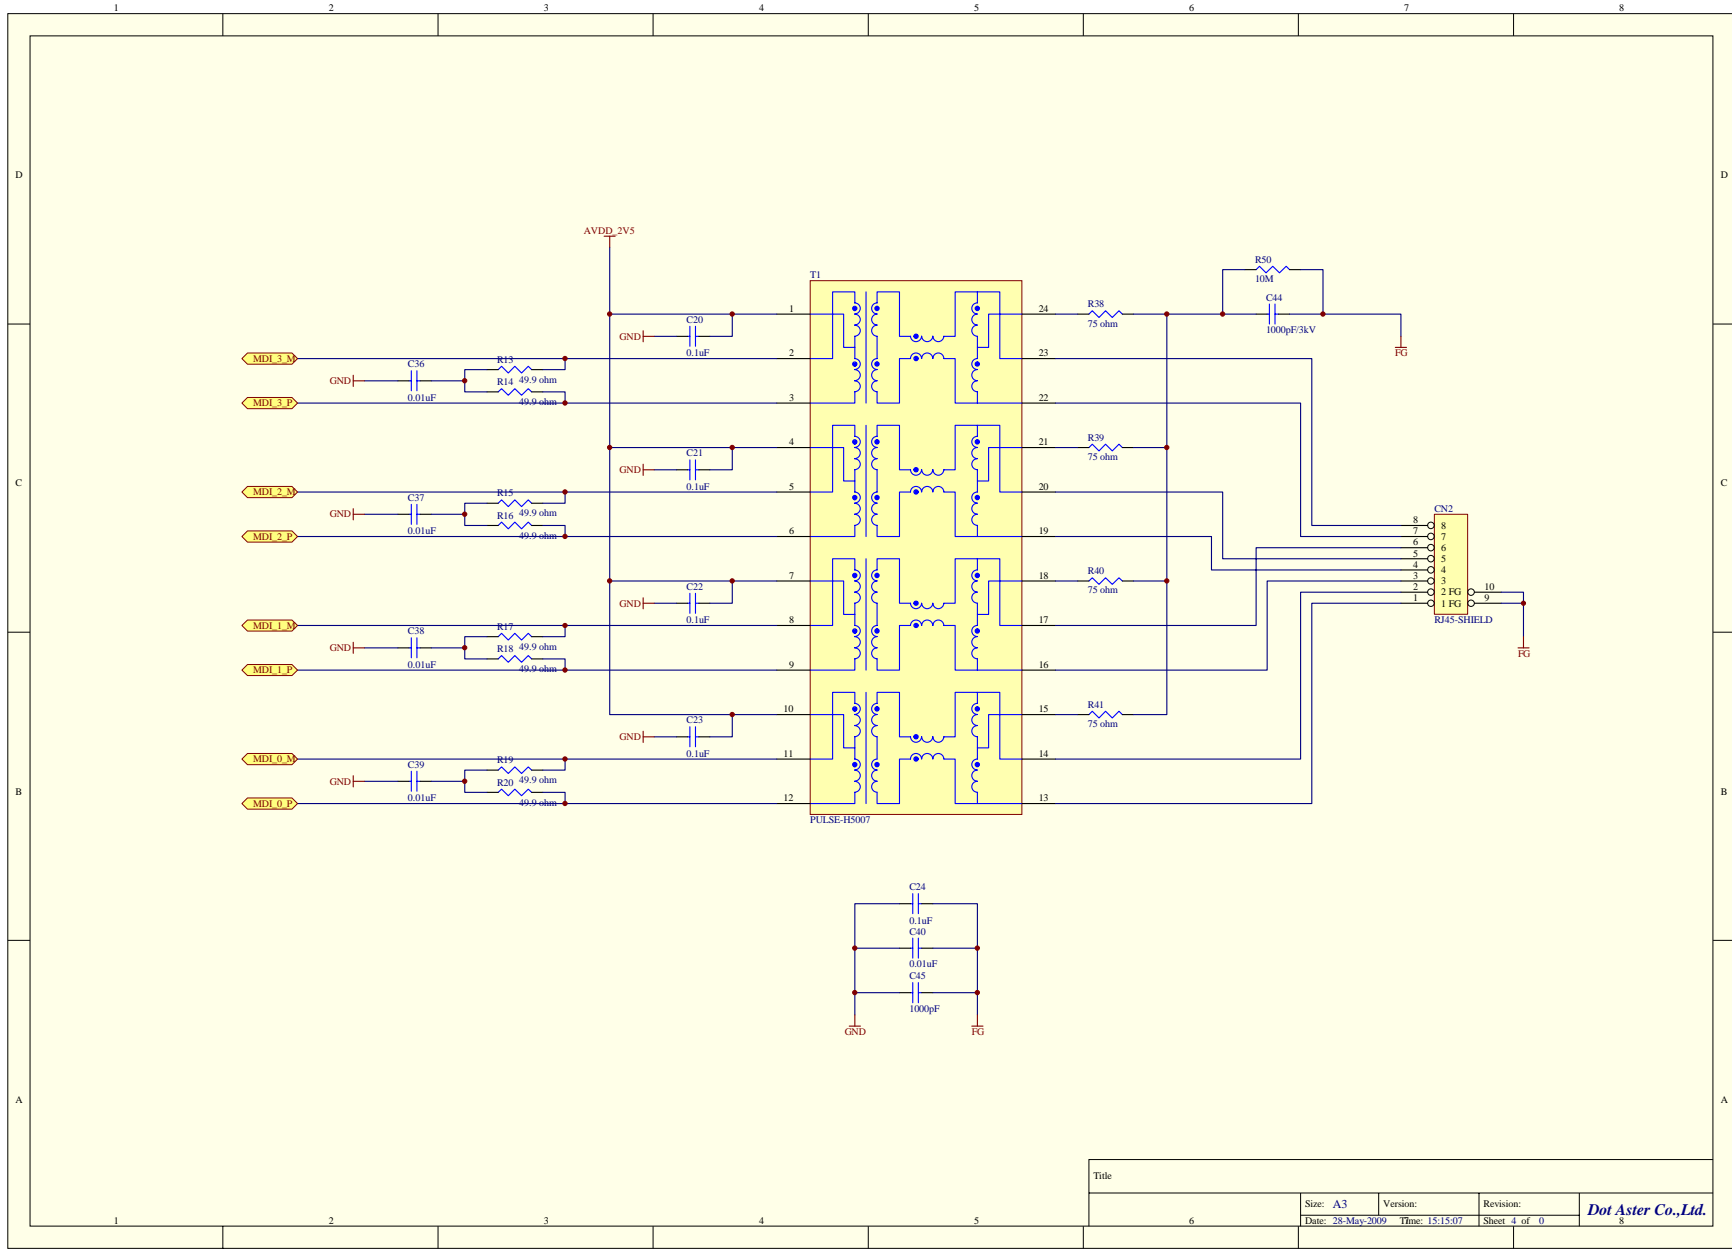

Title **MARVELL-PHY SubBoard**

Size: A3	Version:	Revision: 001	Dot Aster Co.,Ltd.
Date: 28-May-2009	Time: 15:15:07	Sheet 0 of 7	

Title	Size: A3	Version:	Revision:	Dot Aster Co.,Ltd.
	Date: 28-May-2009	Time: 15:15:07	Sheet 2 of 0	8

Title			
Size: A3	Version:	Revision:	Dot Aster Co.,Ltd.
Date: 28-May-2009	Time: 15:15:07	Sheet 4 of 0	8

Title			
Size: A3	Version:	Revision:	Dot Aster Co.,Ltd.
Date: 28-May-2009	Time: 15:15:07	Sheet 5 of 0	8